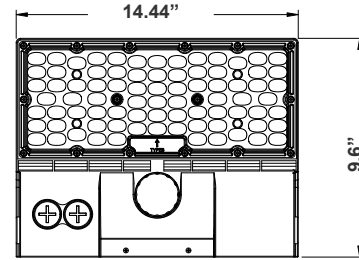

14.44" (W) x 9.6" (H) x 6.14" (D)

Features

- High Light Transmittance, Anti-UV and Fire Resistant PC Lens
- 7-Year Warranty
- Die-Cast Aluminum With Powder Coat Finish (Dark Bronze)
- Multi CCT and Power (Switches are inside fixture)