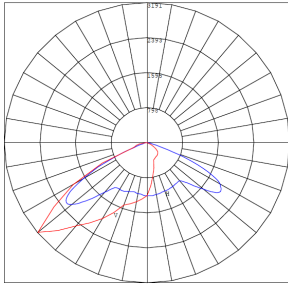

Phone: (877) 805-2252 | Fax: (877) 805-2252
www.westgatemfg.com |

Photometrics: WPCX-60-100W-MCTP

BUD Rating: B0-U0-G1

Other Views:

Side View

Front View

Back View

Performance Table: WPCX-60-100W-MCTP