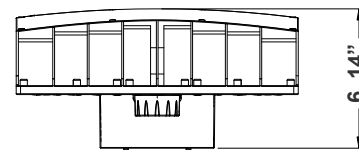

14.44" (W) x 9.6" (H) x 6.14" (D)

Features

- High Light Transmittance, Anti-UV and Fire Resistant PC Lens
- 7-Year Warranty
- Die-Cast Aluminum With Powder Coat Finish (Dark Bronze)
- Multi CCT and Power (Switches are inside fixture)