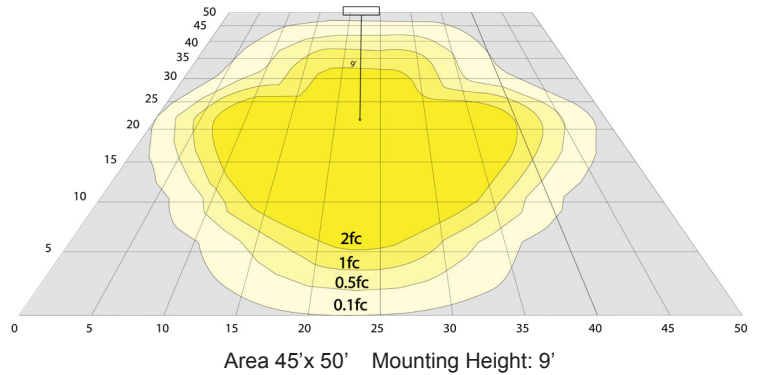

Phone: (877) 805-2252 | Fax: (877) 805-2252
www.westgatemfg.com |

Photometrics: WPCX-60-100W-MCTP

BUD Rating: B0-U0-G1

Other Views:

Side View

Front View

Back View

Performance Table: WPCX-60-100W-MCTP